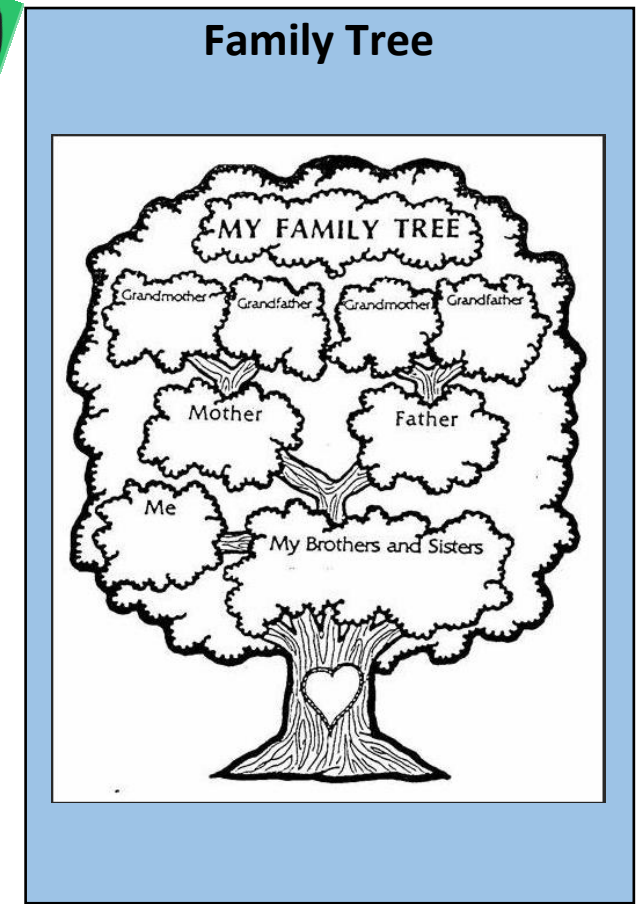

TV:

In 1972, all TV programmes were broadcast in colour for the first time.

Toys:

The first games console was introduced in 1977 – the Atari 2600.

Jurassic Period 200 million years ago	Stone Age – Iron Age (13,300BC – 43AD)	Ancient Egypt (3,100BC – 30BC)	Ancient Greece (3,000BC – 146BC)	Roman Britain (753 BC – 410AD)	Anglo-Saxons & Vikings (410AD –1066AD)	Medieval Period (1066AD – 1485AD)	Tudor Britain (1485AD – 1603AD)	Victorians (1837 – 1901)	World War 2 1939AD – 1945AD)