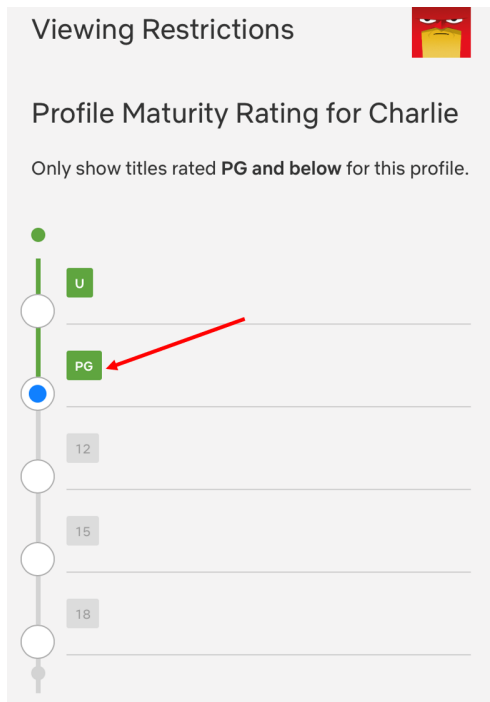

Netflix parental controls guide

You will be prompted to enter your account password. Afterwards, set the maturity level by selecting your preferred level.