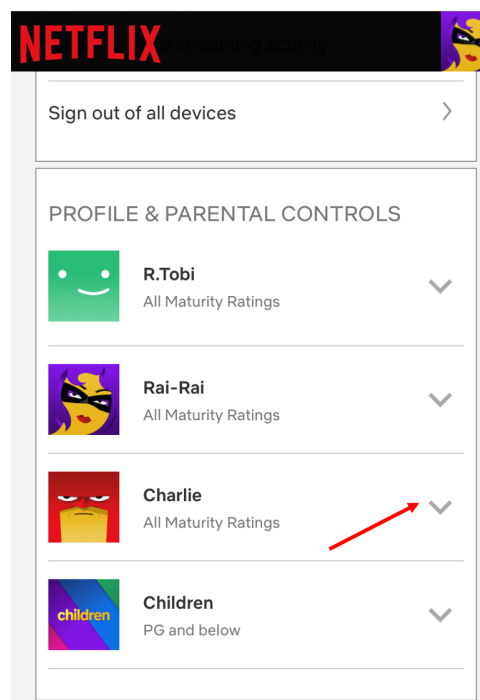

## Step by step guide

3

Scroll down to Profile & Parental Controls then tap the arrow next to the account you want to update. Click “Change” next to Profile Lock. Enter your account password and continue. Next, you’ll need to create a pin. Tick the box and enter a pin and tap “Save”. You should now see a lock icon next to the profile.

1

2

3

4

**Charlie**

PG and below

# Netflix parental controls guide

1

**Charlie**

All Maturity Ratings

Language

English

[Change](#)

Viewing Restrictions

No Restrictions.