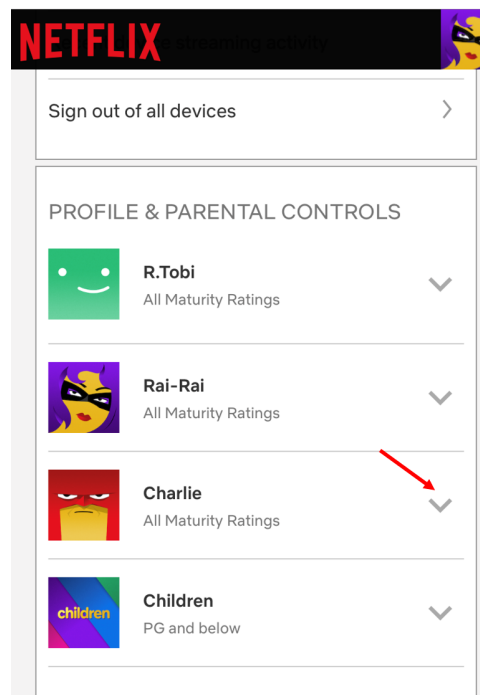

Netflix parental controls guide

Step by step guide

3

Scroll down to Profile & Parental Controls then tap the arrow next to the account you want to update. Click “Change” next to Profile Lock. Enter your account password and continue. Next, you’ll need to create a pin. Tick the box and enter a pin and tap “Save”. You should now see a lock icon next to the profile.

1