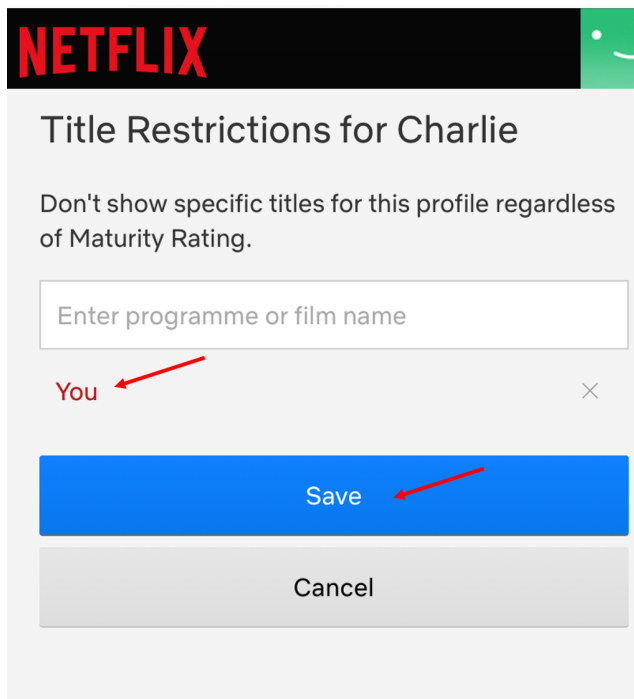

1

**Charlie**

All Maturity Ratings

Language

English

[Change](#)

Viewing Restrictions

No Restrictions.

# Netflix parental controls guide

You will be prompted to enter your account password. Afterwards, set the maturity level by selecting your preferred level.

# Netflix parental controls guide

Restrict specific titles You can specify individual titles that require the PIN to start playback regardless of maturity rating. In the search field - start typing the name, then select the programme or film name you want to restrict then tap "Save".

# Netflix parental controls guide

Profile Hub In the profile hub, you can access and adjust content settings, adjust playback settings, and have visibility into the viewing history of each profile. Viewing Restrictions ensure only content from selected maturity ratings are visible. You can also prevent individual titles from playing in the profile. Viewing Activity will show you all of the titles that were streamed in a child's profile and when. Playback Settings enable limitations on content auto-playing.