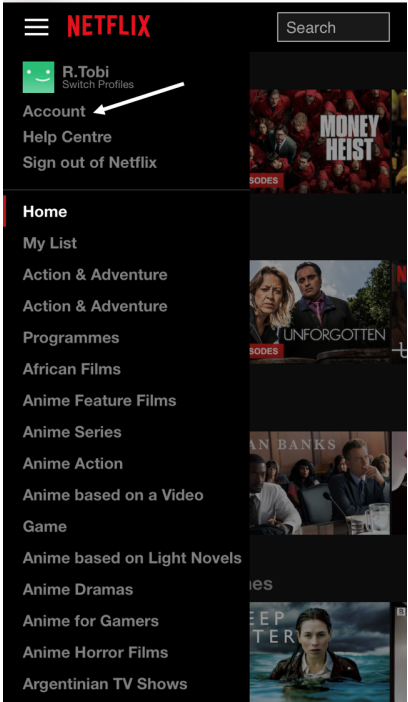

## Step by step guide

2

How to set a pin From the main account holder: Click the menu icon in the top left-hand corner then tap on "Account".

1

2